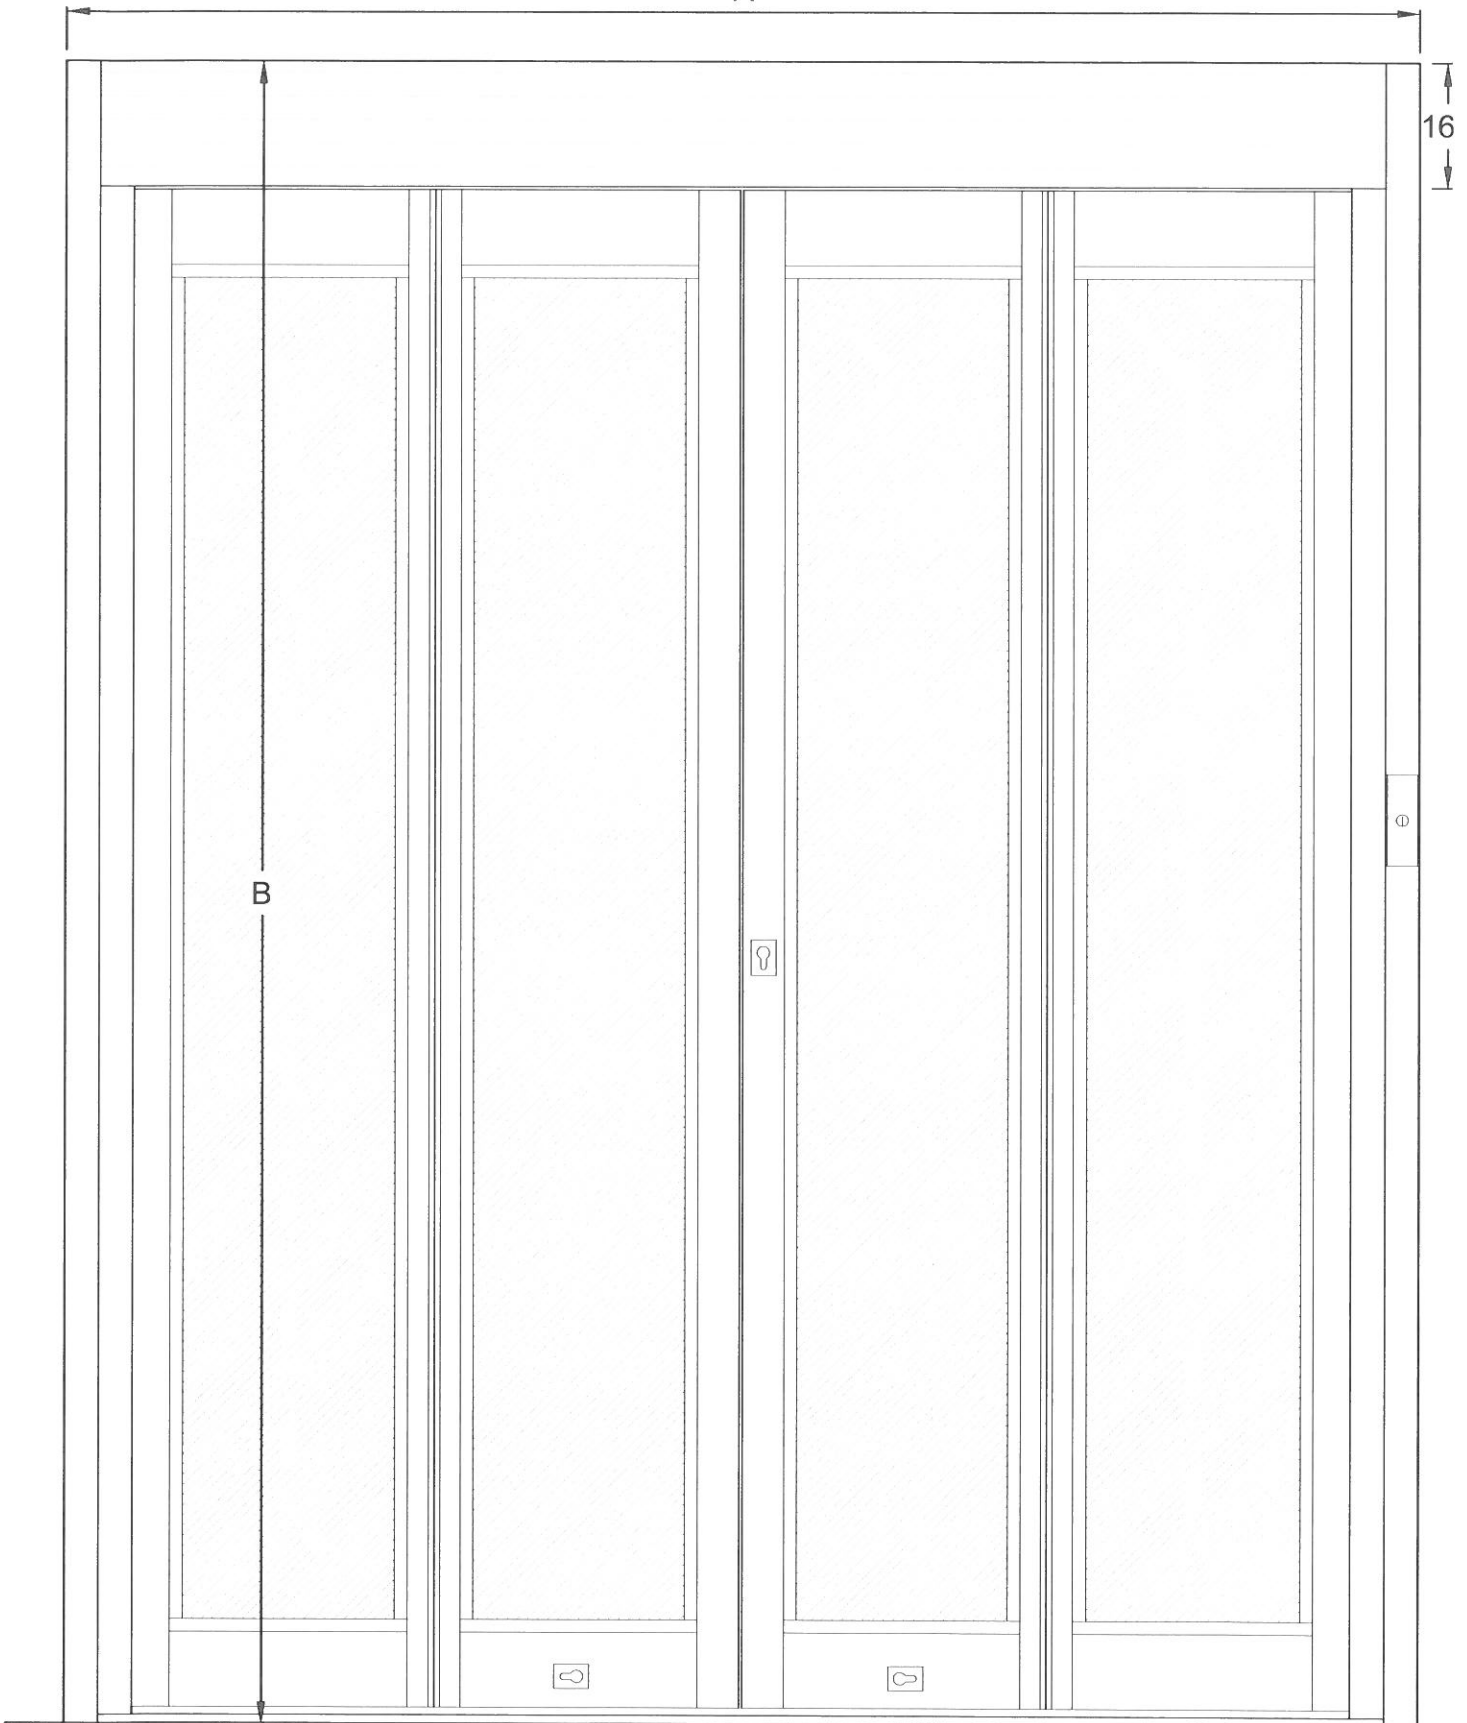

Global Automatics Ltd  
Premier Fold  
Elevation

Scale 1:10 @ A4

A

16

B

⌀

# Global Automatics Ltd Premier-Fold - Double Set Tunnel Fix

Clear Opening = Structural Opening - 450mm

Global Automatics Ltd  
Header Drawing  
Premier Fold