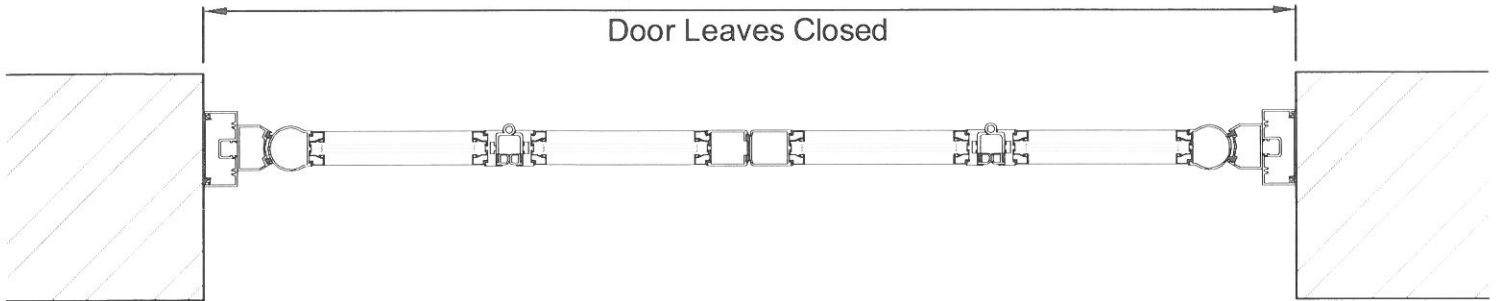

Global Automatics Ltd  
Premier Fold  
Elevation

Scale 1:10 @ A4

A

16

B

⌀

# Global Automatics Ltd Premier-Fold - Double Set Tunnel Fix

Clear Opening = Structural Opening - 450mm

Global Automatics Ltd  
Header Drawing  
Premier Fold