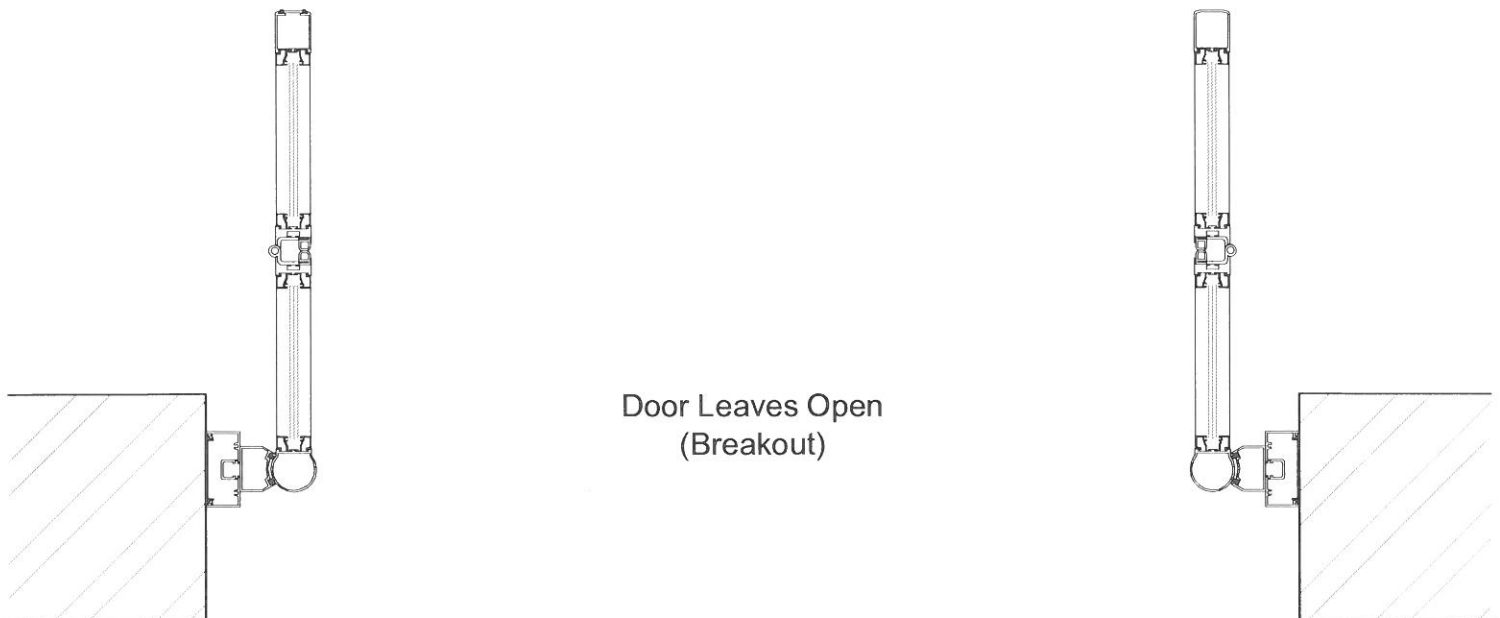

Global Automatics Ltd  
Premier Fold  
Elevation

Scale 1:10 @ A4

A

16

B

⌀

# Global Automatics Ltd Premier-Fold - Double Set Tunnel Fix

Clear Opening = Structural Opening - 450mm

Global Automatics Ltd  
Header Drawing  
Premier Fold