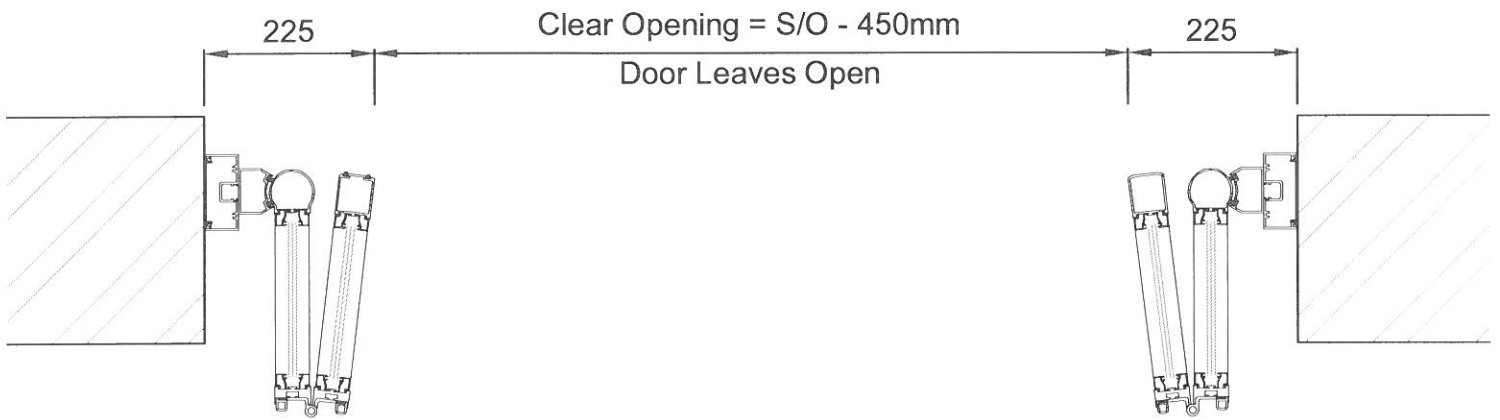

Global Automatics Ltd  
Premier Fold  
Elevation

Scale 1:10 @ A4

A

16

B

⌀

# Global Automatics Ltd Premier-Fold - Double Set Tunnel Fix

Clear Opening = Structural Opening - 450mm

Global Automatics Ltd  
Header Drawing  
Premier Fold